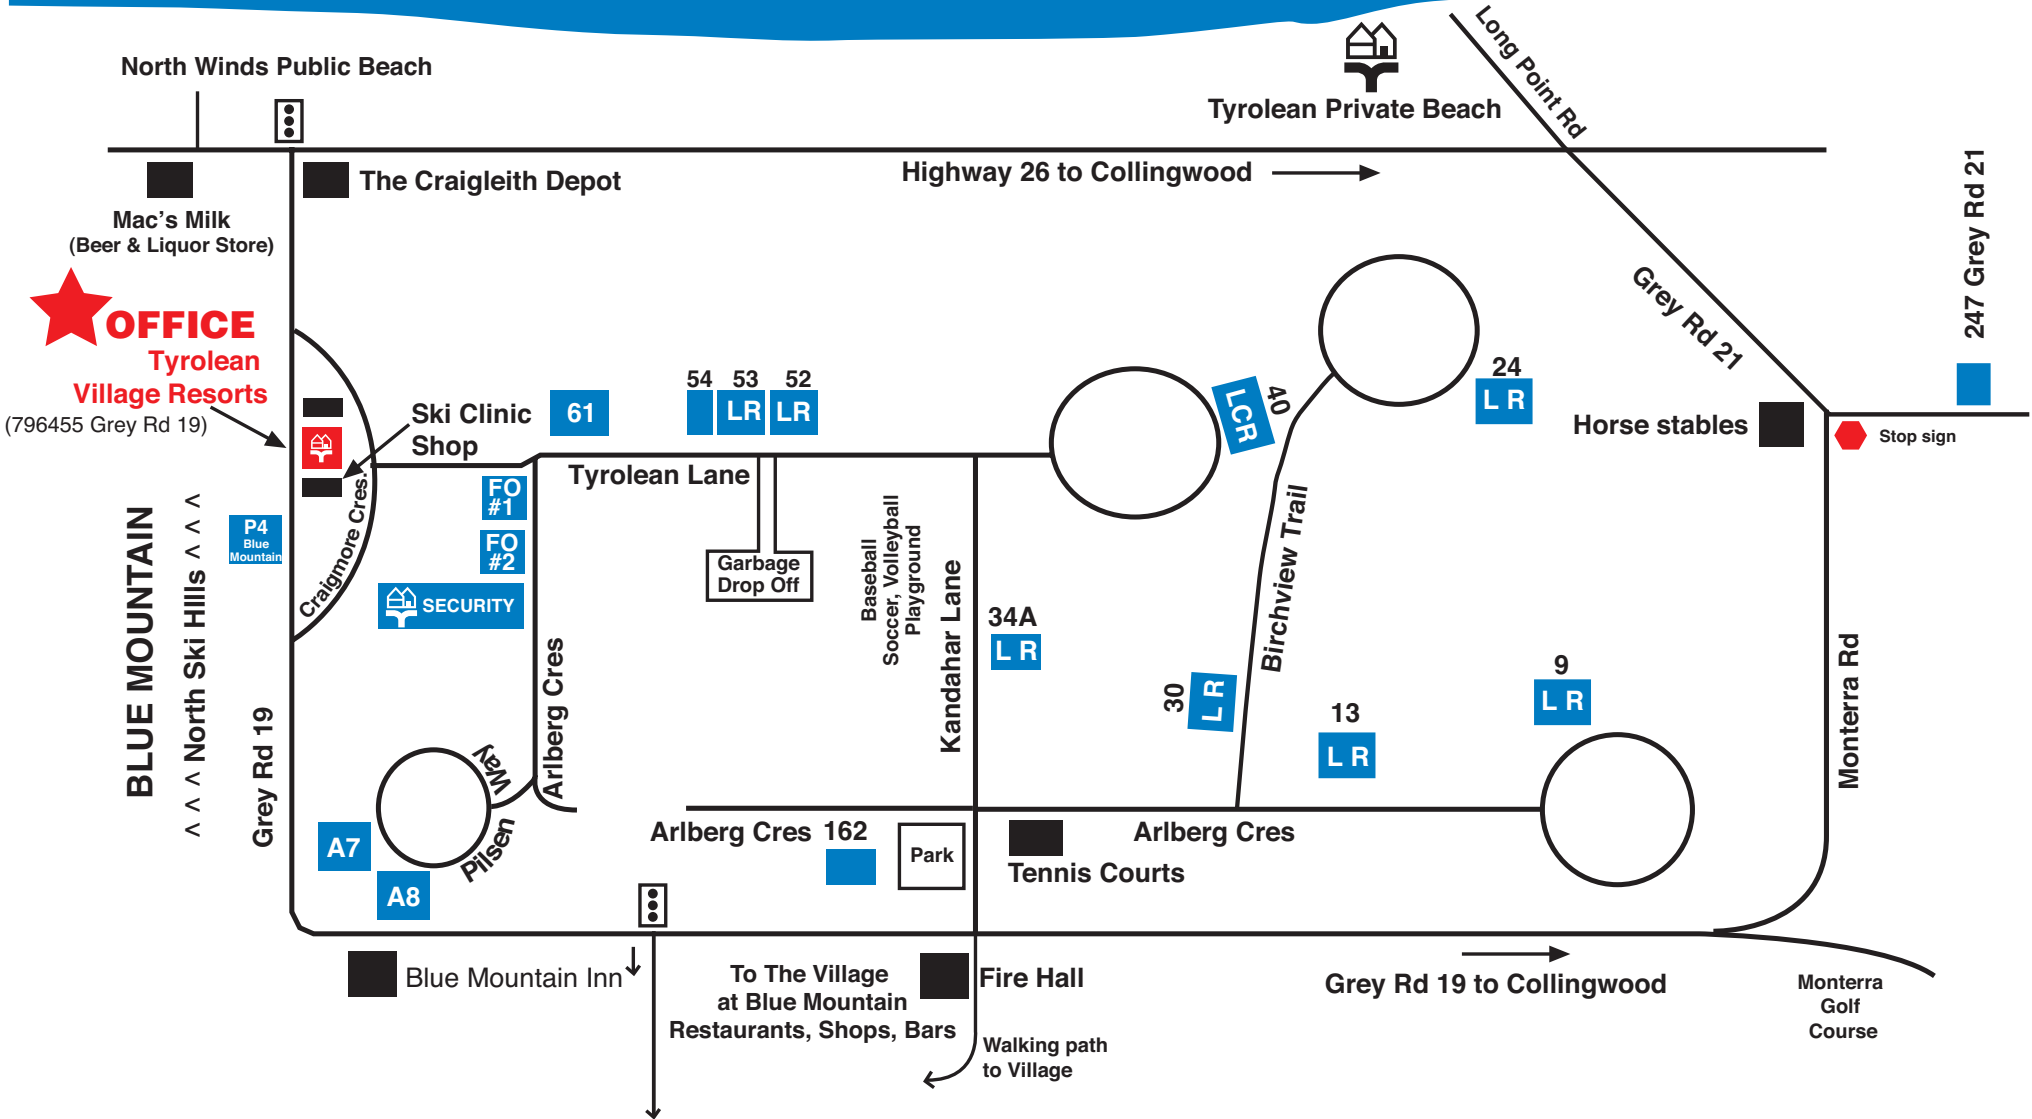

Georgian Bay

CHALET #'S ARE LOCATED ON THE BLUE SIGN ON THE BUILDING • 911 #'S ARE LOCATED ON THE GREEN SIGN AT THE END OF DRIVEWAY

Chalet#	911#
Office	796455
B1	796455
F.O. #1/F.O. #2	120
61	127

Chalet#	911#
A7	109
A8	106
40L	195
40C	195
40R	195

Chalet#	911#
54	143
53L	145
53R	147
52L	149

Chalet#	911#
52R	151
34AL	143
34AR	141
34CL	173
24L	157
24R	155

Chalet#	911#
30L	116
30R	118
13L	197
13R	199

Chalet#	911#
9L	215
9R	217
162	162
247	247