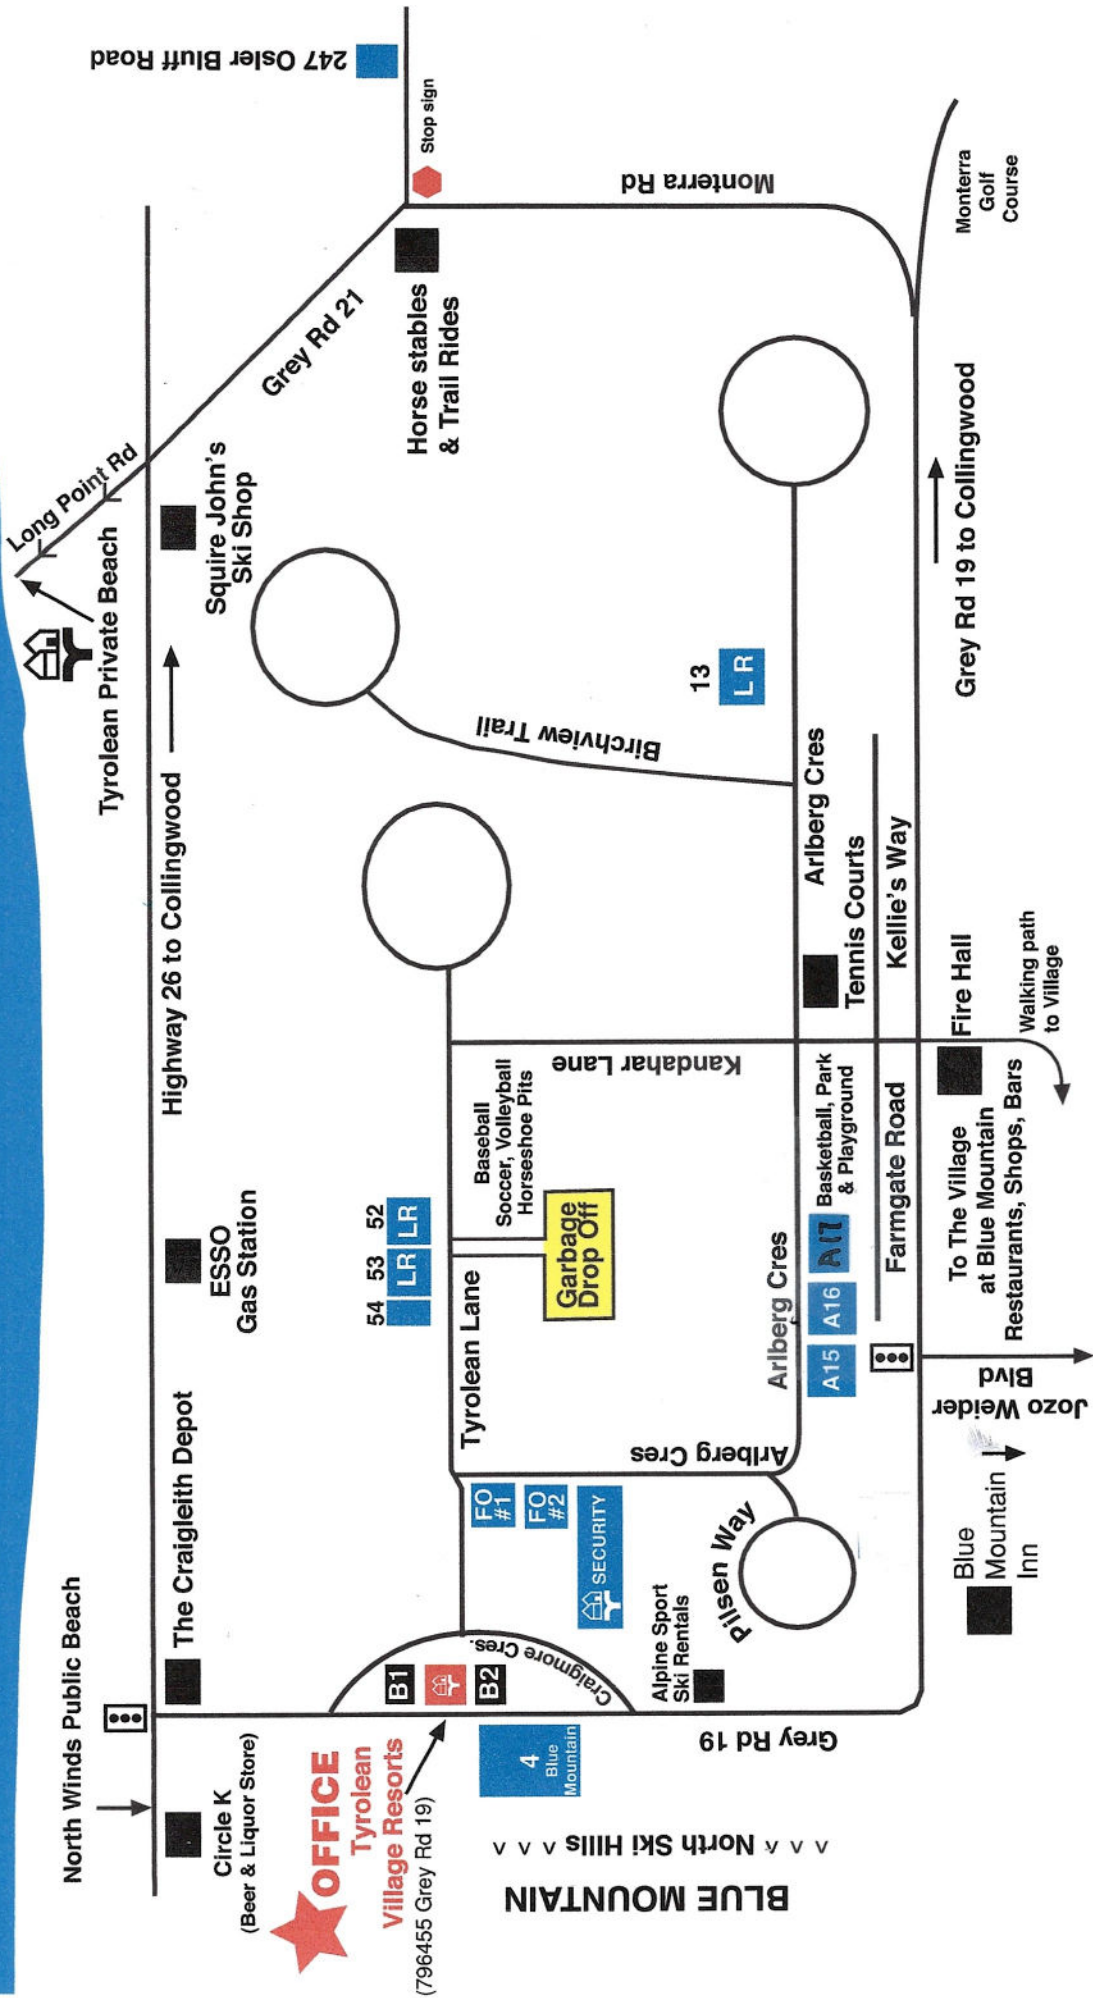

# Georgian Bay

**CHALET #'S ARE LOCATED ON THE BLUE SIGN ON THE BUILDING • 911 #'S ARE LOCATED ON THE GREEN SIGN AT THE END OF DRIVEWAY**

Chalet#	911#
Office	796455
B1	796455
B2	796455
F.O. #1	120
F.O. #2	120

Chalet#	911#
A17	134
A15	130
A16	132

Chalet#	911#
54	143
53L	145
53R	147
52L	149

Chalet#	911#
52R	151

Chalet#	911#
13L	197
13R	199

Chalet#	911#
247	247